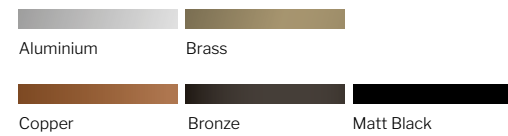

LINEAR

This Linear design has been styled with Silestone Lyra work surfaces and a Brass trim.

Linear is available with a number of handle trim colours to complement your kitchen:

For work surface options, please visit page 46.

TREND

SUBTLE TONES & SMOOTH STYLING

The mix of matt and gloss finishes create a stunning industrial style that fits perfectly with the modern, handle-less style of Linear Trend.

LINEAR

DESIGN MASTERPIECE

The contrasting finishes of matt and gloss with a solid white work surface create a masterpiece of design. The kitchen is finished with a Black Linear trim and co-ordinating black metal plinth.

LINEAR

Black Linear trims elegantly frame cupboards and drawers to add a modern luxury finish.

Linear is available with a number of handle trim colours to complement your kitchen:

For work surface options, please visit page 46.