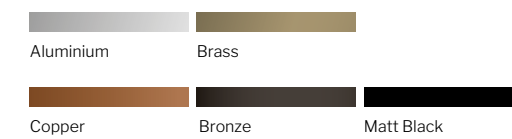

CLEAN LINES & SUBTLE TONES

Linear Form is available in a array of finishes that include textured or smooth as well as the popular concrete or a wood grained look.

Matt Smooth White	Matt Porcelain Grained	Matt Platinum	Matt Light Driftwood 
Matt Smooth Pebble	Matt Cashmere Grained	Matt Grey Walnut 	Matt Grey Driftwood 
Matt Cobble Grey Grained	Matt Concrete 	Matt Nordic Blue	Matt Smooth Grey
Matt Smooth Indigo	 Selected door and drawer fronts in this range are made using 100% recycled chipboard.		

Black open shelves create a striking feature in a modern Linear kitchen.

LINEAR

Feature black framed smoked glass doors create a modern look that co-ordinates with open black metal display shelves.

Storage space maintains an uncluttered feel and keeps your kitchen looking at its best.

Linear is available with a number of handle trim colours to complement your kitchen:

For work surface options, please visit page 46.

ICE

RATIONAL, FUNCTIONAL
& BEAUTIFUL

Linear's Ice gloss doors are perfect for creating light and space. With its sleek, sophisticated finish this range creates a bold statement.