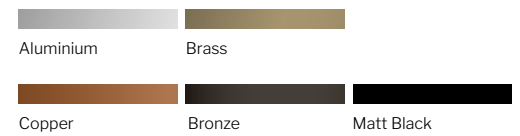

Linear is available with a number of handle trim colours to complement your kitchen:

For work surface options, please visit page 46.

ICE

RATIONAL, FUNCTIONAL
& BEAUTIFUL

Linear's Ice gloss doors are perfect for creating light and space. With its sleek, sophisticated finish this range creates a bold statement.

LINEAR

CLEAN LINES & SUBTLE TONES

The classic grey tones of Gloss Platinum doors create a masterpiece of design with an Alaska White quartz work surface.

LINEAR

Black Linear trims elegantly frame cupboards and drawers to add a modern luxury finish.

Linear is available with a number of handle trim colours to complement your kitchen:

For work surface options, please visit page 46.

DOOR FINISHES

We've selected a wide range of finishes to perfectly complement the sleek lines of our kitchens. They give you everything you need to accentuate shapes and make the most of the kitchen space.