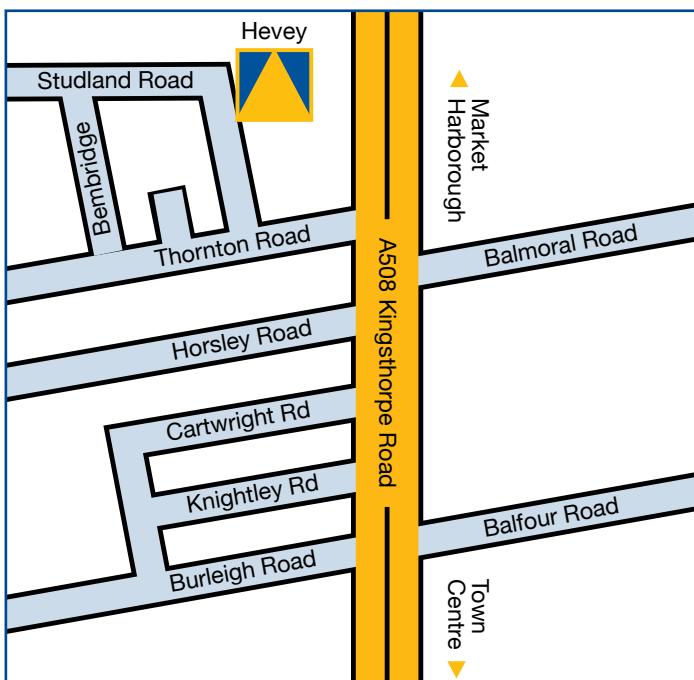

Hevey Building Suppliers Ltd.
Lakeside Works
Crow Lane
Northampton
NN3 9BZ

Telephone: 01604 417930
Fax: 01604 417931
Email: sales@hevey.co.uk

Westbound towards the M1 along the A45 Northampton. Take the exit signposted Billing Aquadrome. At the first roundabout turn left in to Crow Lane.

Eastbound towards Wellingborough along the A45 Northampton. Take the exit signposted Billing Aquadrome. At the first roundabout turn left in to Crow Lane.

Timber Division
Studland Road
Kingsthorpe
Northants
NN2 6NE

Telephone: 01604 716100
Fax: 01604 716166
Email: sales@hevey.co.uk

Southbound towards Northampton town centre along the A508 Kingsthorpe Road. Take a right at the traffic lights, signposted Studland Road Industry, into Thornton Road. Next turn right in to Studland Road.

Northbound towards Kingsthorpe and Market Harborough along the A508 Kingsthorpe Road. Take a left at the lights just before the Shell garage. Take the next right in to Studland Road.