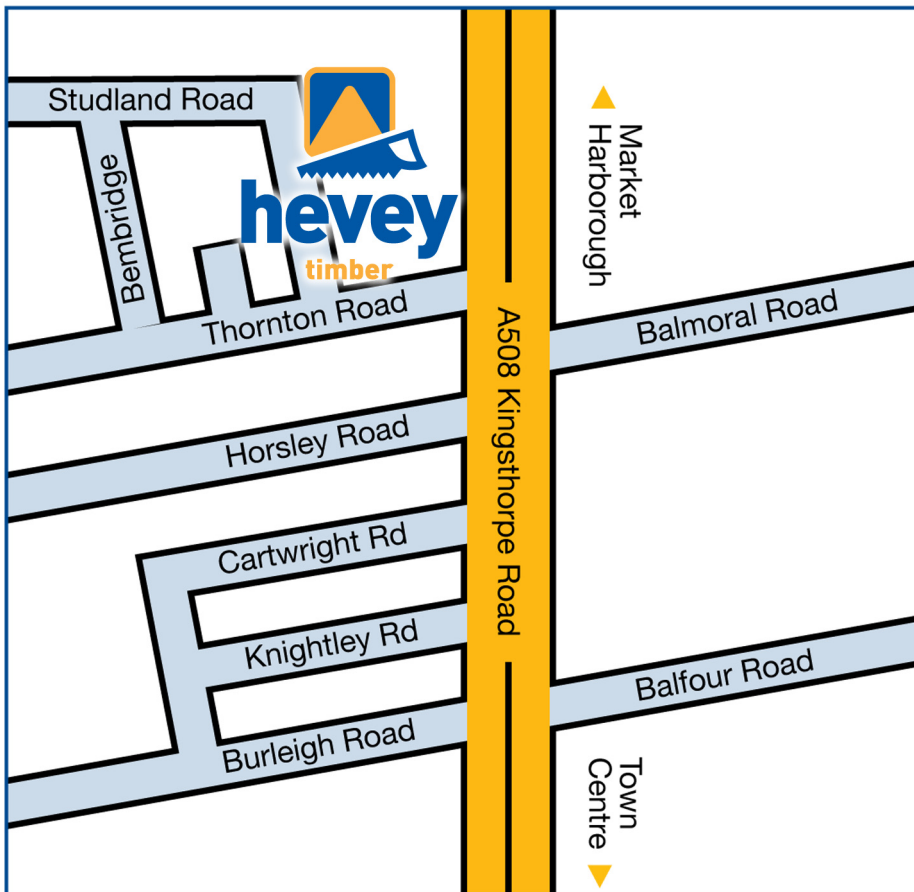

Timber - Northampton
Studland Road
Kingsthorpe
Northampton NN2 6NE

T: 01604 716100

F: 01604 716166

E: northamptontimber@hevey.co.uk

Southbound towards Northampton town centre along the A508 Kingsthorpe Road. Take a right at the traffic lights, signposted Studland Road Industry, into Thornton Road. Next turn right in to Studland Road.

Northbound towards Kingsthorpe and Market Harborough along the A508 Kingsthorpe Road. Take a left at the lights just before the Shell garage. Take the next right in to Studland Road.