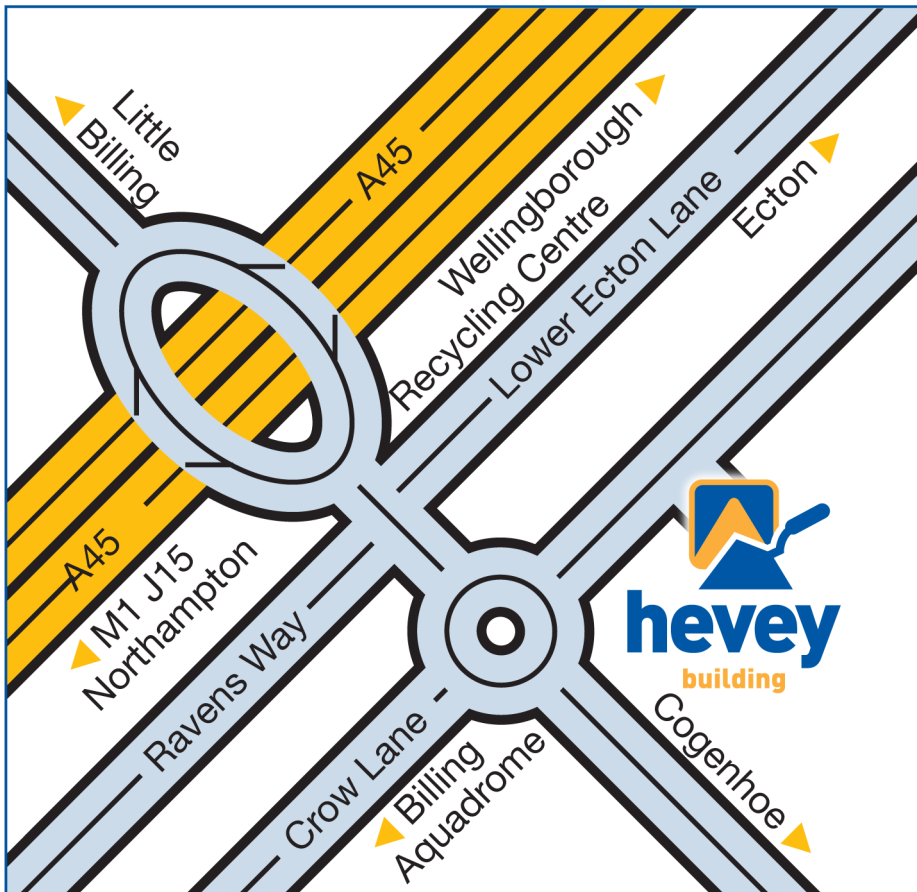

Building - Northampton

Lakeside Works

Crow Lane

Northampton NN3 9BZ

T: 01604 417930

F: 01604 417931

E: northamptonbuilding@hevey.co.uk

Westbound towards the M1 along the A45 Northampton. Take the exit signposted Billing Aquadrome. At the first roundabout turn left in to Crow Lane.

Eastbound towards Wellingborough along the A45 Northampton. Take the exit signposted Billing Aquadrome. At the first roundabout turn left in to Crow Lane.